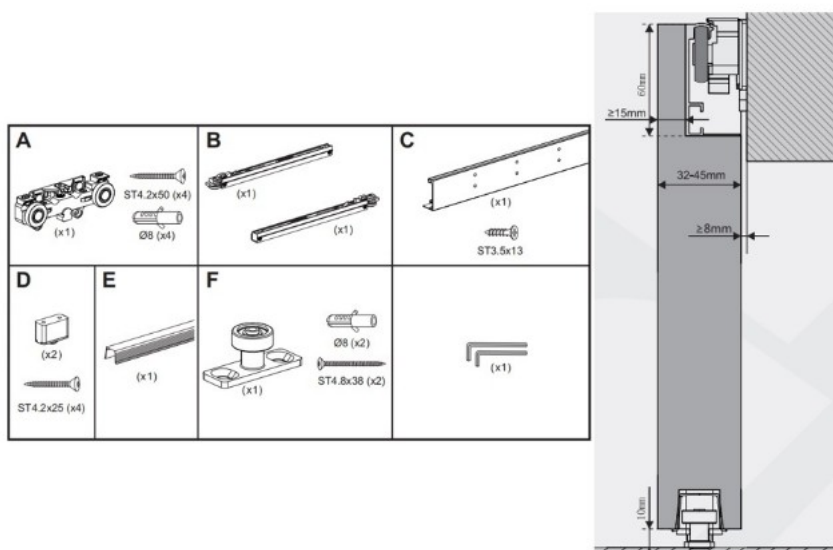

## Description:

Sliding Door System "Ghost", 1000mm, W/Soft Close, F/Wooden Doors, Max Load 60 kg, Silver Anodized Finish, Door, Thickness 32 - 45 mm, Min. Door Width 1000mm

## Item number:

28.25.060-0

Units	Box	Carton	HS Code	Barcode
Set		1	8302411000	
				5704866522656